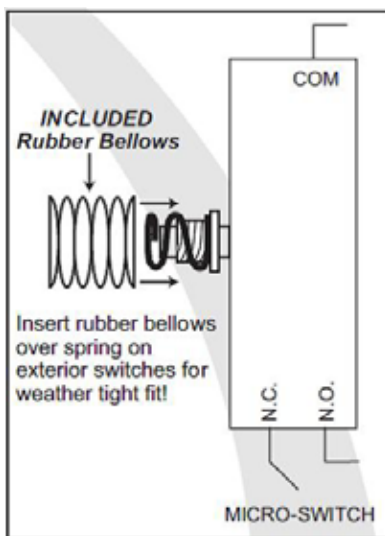

Riser Diagram

Listings and Approvals

American National Standards Institute (ANSI)

Building Hardware Manufacturers Association (BHMA) - ANSI/BHMA A156.10 & A156.19

UL Approved Switches

Warranty

1 Year Limited Manufacturer's Warranty

DETEX®
A Century of Security
1923-2023

Detex Corporation
302 Detex Drive
New Braunfels, Texas 78130-3045 USA
PH. (830) 629-2900
(800) 729-3839
FAX (800) 653-3839
<http://www.detex.com>
USA Sales:
marketing@detex.com
International Sales:
export@detex.com

Cancer & Reproductive Harm - www.detex.com/prop65