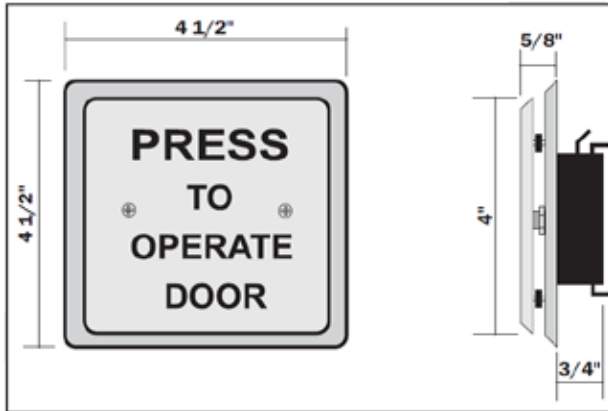

Technical Information

- 4" x 4" All Active Face Plate
- 4 1/2" x 4 1/2" Formed Stainless Steel Back Plate
- UL Listed Momentary Switch, SPDT, 15 Amp @ 125V AC
- Rubber "Bellows" increases weather protection (included)

Dimensions