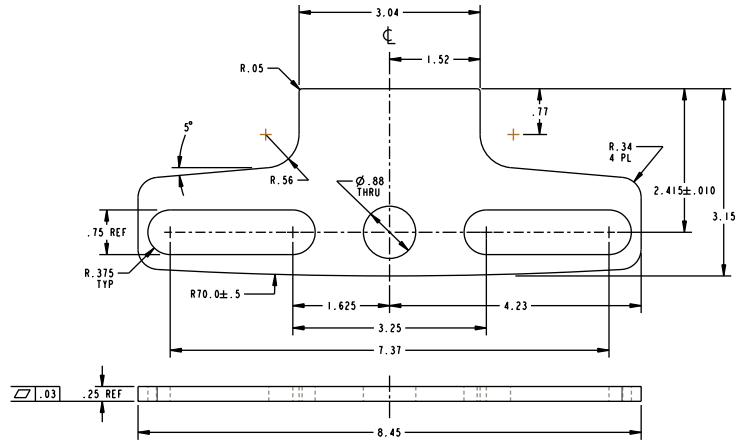

GB13 Glass Bead Kits

The GB13 glass bead kit is used as a 1/4" shim for flush doors with light kit moldings. The GB13 is for use with the Advantex 50 Series Narrow Stile Surface Vertical Rod Exit Device at a 10-foot height.

Glass Bead Kit For EC1 Endcap

Included in this kit:

- 1x- 101517
- 4x- 101516
- 1x- 101515
- 1x- 101367
- 1x- 101369

101367

101517

101369

101516

101515

Glass Bead Kit For EC2 Endcap

Included in this kit:

- 1x- 101517
- 4x- 101516
- 1x- 101515
- 1x- 101367
- 1x- 104688

Detex Corporation
302 Detex Drive
New Braunfels, Texas 78130-3045 USA
PH. (830) 629-2900
(800) 729-3839
FAX (800) 653-3839
<http://www.detex.com>
USA Sales:
marketing@detex.com
International Sales:
export@detex.com