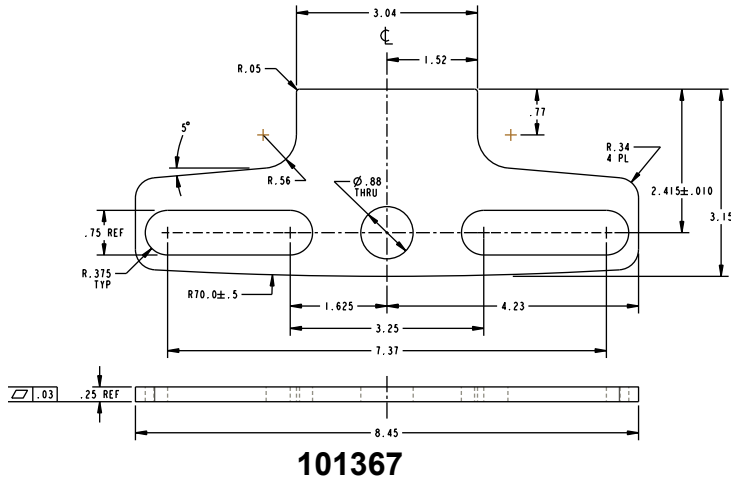

GB13 Glass Bead Kits

The GB13 glass bead kit is used as a 1/4" shim for flush doors with light kit moldings. The GB13 is for use with the Advantex 50 Series Narrow Stile Surface Vertical Rod Exit Device at a 10-foot height.

Glass Bead Kit For EC1 Endcap

Included in this kit:

- 1x- 101517
- 4x- 101516
- 1x- 101515
- 1x- 101367
- 1x- 101369

101367

101517

101369

101516

101515

Glass Bead Kit For EC2 Endcap

Included in this kit:

- 1x- 101517
- 4x- 101516
- 1x- 101515
- 1x- 101367
- 1x- 104688

Detex Corporation
302 Detex Drive
New Braunfels, Texas 78130-3045 USA
PH. (830) 629-2900
(800) 729-3839
FAX (800) 653-3839
<http://www.detex.com>
USA Sales:
marketing@detex.com
International Sales:
export@detex.com