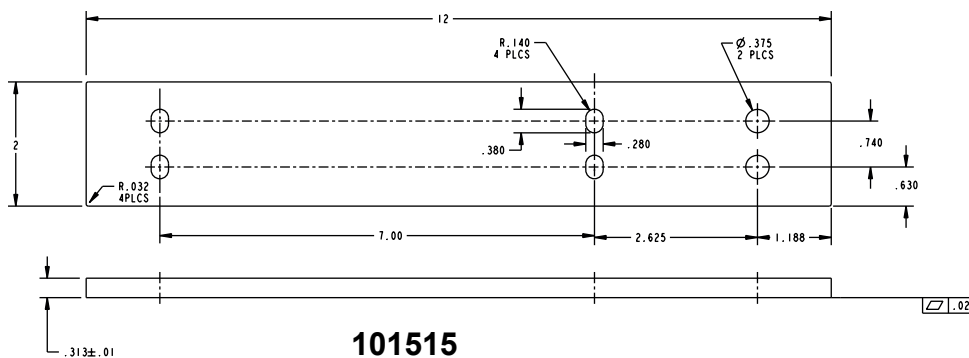

GB13 Glass Bead Kits

The GB13 glass bead kit is used as a 1/4" shim for flush doors with light kit moldings. The GB13 is for use with the Advantex 50 Series Narrow Stile Surface Vertical Rod Exit Device at a 10-foot height.

Glass Bead Kit For EC1 Endcap

Included in this kit:

- 1x- 101517
- 4x- 101516
- 1x- 101515
- 1x- 101367
- 1x- 101369

101367

101517

101369

101516

101515

Glass Bead Kit For EC2 Endcap

Included in this kit:

- 1x- 101517
- 4x- 101516
- 1x- 101515
- 1x- 101367
- 1x- 104688

Detex Corporation
302 Detex Drive
New Braunfels, Texas 78130-3045 USA
PH. (830) 629-2900
(800) 729-3839
FAX (800) 653-3839
<http://www.detex.com>
USA Sales:
marketing@detex.com
International Sales:
export@detex.com