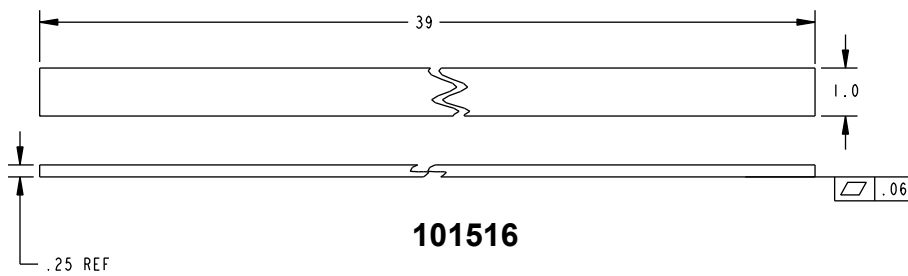

GB13 Glass Bead Kits

The GB13 glass bead kit is used as a 1/4" shim for flush doors with light kit moldings. The GB13 is for use with the Advantex 50 Series Narrow Stile Surface Vertical Rod Exit Device at a 10-foot height.

Glass Bead Kit For EC1 Endcap

Included in this kit:

- 1x- 101517
- 4x- 101516
- 1x- 101515
- 1x- 101367
- 1x- 101369

101367

101517

101369

101516

101515

Glass Bead Kit For EC2 Endcap

Included in this kit:

- 1x- 101517
- 4x- 101516
- 1x- 101515
- 1x- 101367
- 1x- 104688

Detex Corporation
302 Detex Drive
New Braunfels, Texas 78130-3045 USA
PH. (830) 629-2900
(800) 729-3839
FAX (800) 653-3839
<http://www.detex.com>
USA Sales:
marketing@detex.com
International Sales:
export@detex.com