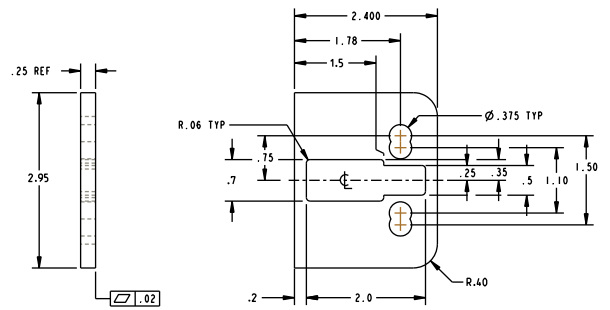

GB13 Glass Bead Kits

The GB13 glass bead kit is used as a 1/4" shim for flush doors with light kit moldings. The GB13 is for use with the Advantex 50 Series Narrow Stile Surface Vertical Rod Exit Device at a 10-foot height.

Glass Bead Kit For EC1 Endcap

Included in this kit:

- 1x- 101517
- 4x- 101516
- 1x- 101515
- 1x- 101367
- 1x- 101369

101367

101517

101369

101516

101515

Glass Bead Kit For EC2 Endcap

Included in this kit:

- 1x- 101517
- 4x- 101516
- 1x- 101515
- 1x- 101367
- 1x- 104688

Detex Corporation
302 Detex Drive
New Braunfels, Texas 78130-3045 USA
PH. (830) 629-2900
(800) 729-3839
FAX (800) 653-3839
<http://www.detex.com>
USA Sales:
marketing@detex.com
International Sales:
export@detex.com