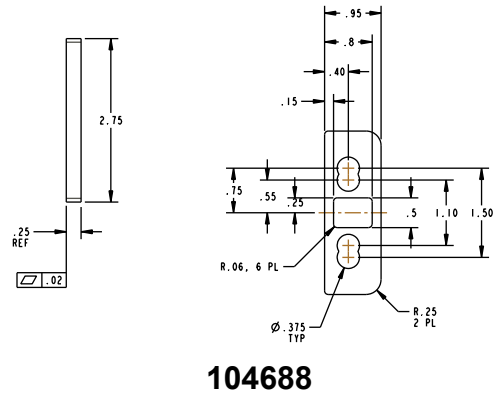

GB13 Glass Bead Kits

The GB13 glass bead kit is used as a 1/4" shim for flush doors with light kit moldings. The GB13 is for use with the Advantex 50 Series Narrow Stile Surface Vertical Rod Exit Device at a 10-foot height.

Glass Bead Kit For EC1 Endcap

Included in this kit:

- 1x- 101517
- 4x- 101516
- 1x- 101515
- 1x- 101367
- 1x- 101369

101367

101517

101369

101516

101515

Glass Bead Kit For EC2 Endcap

Included in this kit:

- 1x- 101517
- 4x- 101516
- 1x- 101515
- 1x- 101367
- 1x- 104688

Detex Corporation
302 Detex Drive
New Braunfels, Texas 78130-3045 USA
PH. (830) 629-2900
(800) 729-3839
FAX (800) 653-3839
<http://www.detex.com>
USA Sales:
marketing@detex.com
International Sales:
export@detex.com