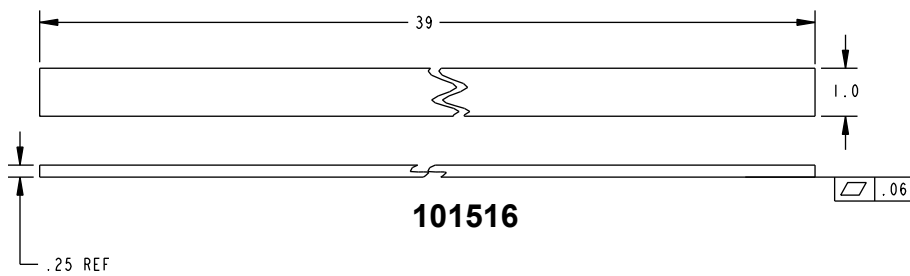

GB13 Glass Bead Kits

The GB13 glass bead kit is used as a 1/4" shim for flush doors with light kit moldings. The GB13 is for use with the Advantex 50 Series Narrow Stile Surface Vertical Rod Exit Device at a 10-foot height.

Glass Bead Kit For EC1 Endcap

Included in this kit:

- 1x- 101517
- 4x- 101516
- 1x- 101515
- 1x- 101367
- 1x- 101369

101367

101517

101369

101516

101515

Glass Bead Kit For EC2 Endcap

Included in this kit:

- 1x- 101517
- 4x- 101516
- 1x- 101515
- 1x- 101367
- 1x- 104688

Detex Corporation
302 Detex Drive
New Braunfels, Texas 78130-3045 USA
PH. (830) 629-2900
(800) 729-3839
FAX (800) 653-3839
<http://www.detex.com>
USA Sales:
marketing@detex.com
International Sales:
export@detex.com