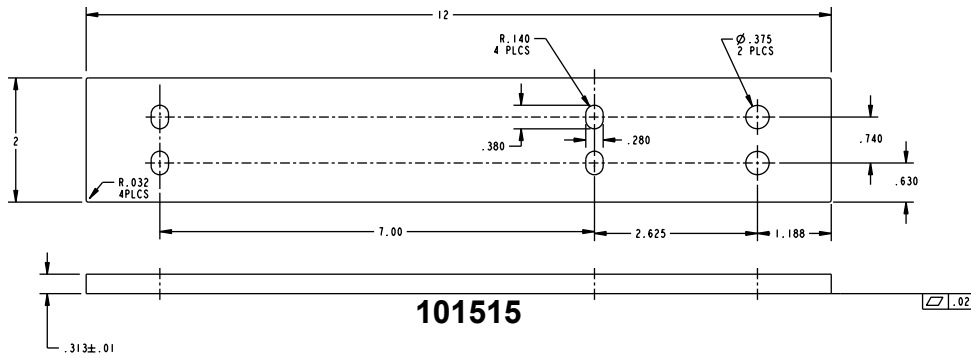

GB13 Glass Bead Kits

The GB13 glass bead kit is used as a 1/4" shim for flush doors with light kit moldings. The GB13 is for use with the Advantex 50 Series Narrow Stile Surface Vertical Rod Exit Device at a 10-foot height.

Glass Bead Kit For EC1 Endcap

Included in this kit:

- 1x- 101517
- 4x- 101516
- 1x- 101515
- 1x- 101367
- 1x- 101369

101367

101517

101369

101516

101515

Glass Bead Kit For EC2 Endcap

Included in this kit:

- 1x- 101517
- 4x- 101516
- 1x- 101515
- 1x- 101367
- 1x- 104688

Detex Corporation
302 Detex Drive
New Braunfels, Texas 78130-3045 USA
PH. (830) 629-2900
(800) 729-3839
FAX (800) 653-3839
<http://www.detex.com>
USA Sales:
marketing@detex.com
International Sales:
export@detex.com