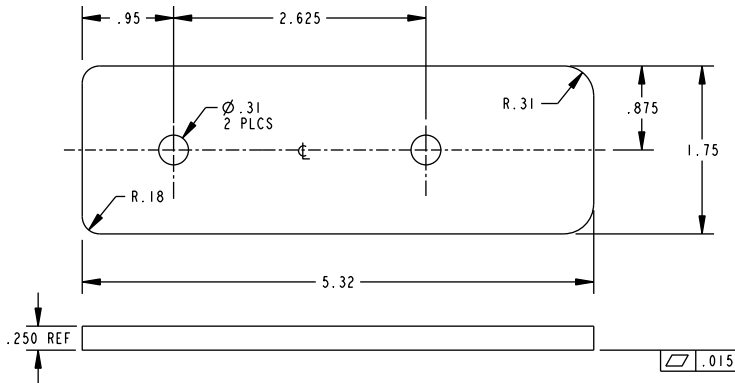

GB13 Glass Bead Kits

The GB13 glass bead kit is used as a 1/4" shim for flush doors with light kit moldings. The GB13 is for use with the Advantex 50 Series Narrow Stile Surface Vertical Rod Exit Device at a 10-foot height.

Glass Bead Kit For EC1 Endcap

Included in this kit:

- 1x- 101517
- 4x- 101516
- 1x- 101515
- 1x- 101367
- 1x- 101369

101367

101517

101369

101516

101515

Glass Bead Kit For EC2 Endcap

Included in this kit:

- 1x- 101517
- 4x- 101516
- 1x- 101515
- 1x- 101367
- 1x- 104688

Detex Corporation
302 Detex Drive
New Braunfels, Texas 78130-3045 USA
PH. (830) 629-2900
(800) 729-3839
FAX (800) 653-3839
<http://www.detex.com>
USA Sales:
marketing@detex.com
International Sales:
export@detex.com