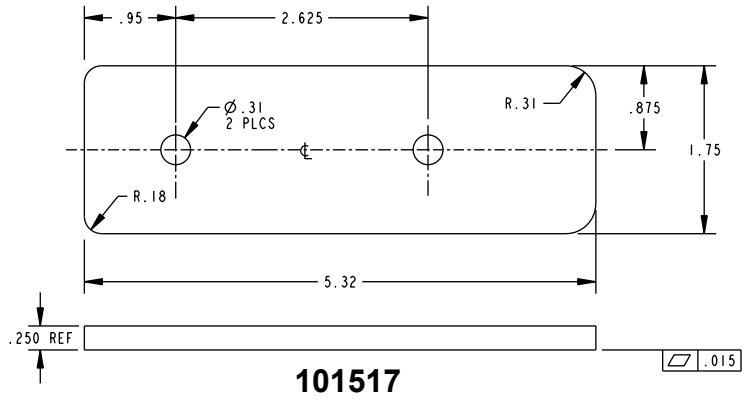

GB13 Glass Bead Kits

The GB13 glass bead kit is used as a 1/4" shim for flush doors with light kit moldings. The GB13 is for use with the Advantex 50 Series Narrow Stile Surface Vertical Rod Exit Device at a 10-foot height.

Glass Bead Kit For EC1 Endcap

Included in this kit:

- 1x- 101517
- 4x- 101516
- 1x- 101515
- 1x- 101367
- 1x- 101369

101367

101517

101369

101516

101515

Glass Bead Kit For EC2 Endcap

Included in this kit:

- 1x- 101517
- 4x- 101516
- 1x- 101515
- 1x- 101367
- 1x- 104688

Detex Corporation
302 Detex Drive
New Braunfels, Texas 78130-3045 USA
PH. (830) 629-2900
(800) 729-3839
FAX (800) 653-3839
<http://www.detex.com>
USA Sales:
marketing@detex.com
International Sales:
export@detex.com